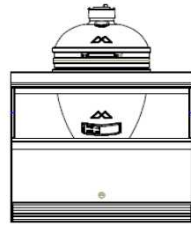

WOLF OUTDOOR KITCHEN

SPECIAL CABINETS

price ex. VAT

WO-KC-42
KAMADO 22"