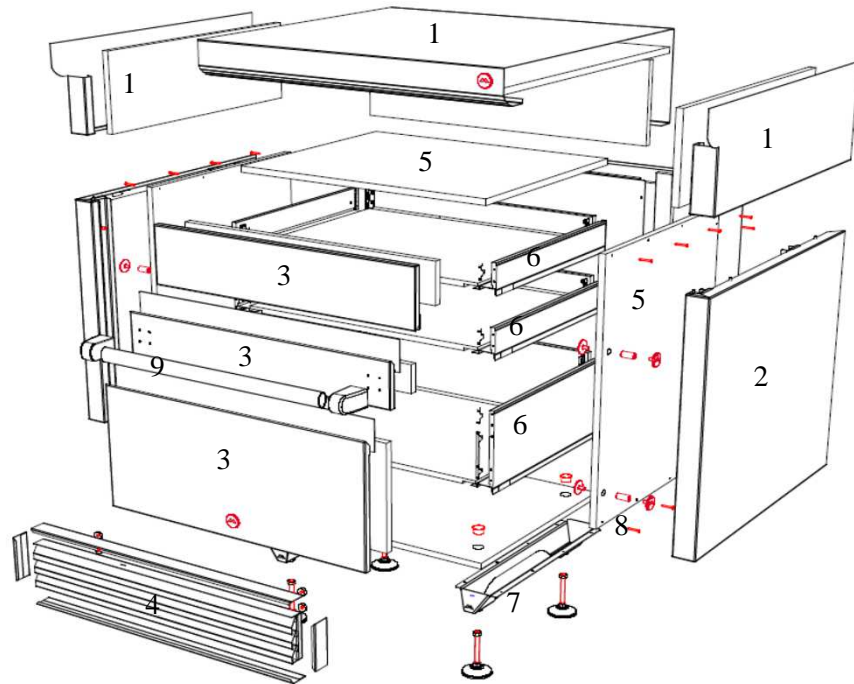

WOLF OUTDOOR KITCHEN

EXPLODED VIEW

1. 1 Worktop brushed stainlesssteel 316
2. 2 Side left and right brushed stainlesssteel 316 combined with the stainlesssteel backpanel
3. 3 Frontpanel brushed stainlesssteel 316 middle frontpanel with original Wolf handlebar
4. 4 Ventilation grille brushed stainlesssteel 316
5. 5 Water resistant HDPE Eco Plate recycled material black finished, you can clean this even with an high pressure cleaner
6. 6 Stainlesssteel drawer combined water resistant recycled HDPE Eco Plate material
7. 7 Stainlesssteel adjustable frames adjustable from the inside
8. 8 Patent bold construction high quality material wiht the original Wolf outdoor kitchen logo
9. 9 Every cabinet comes with a original wolf pro handlbar