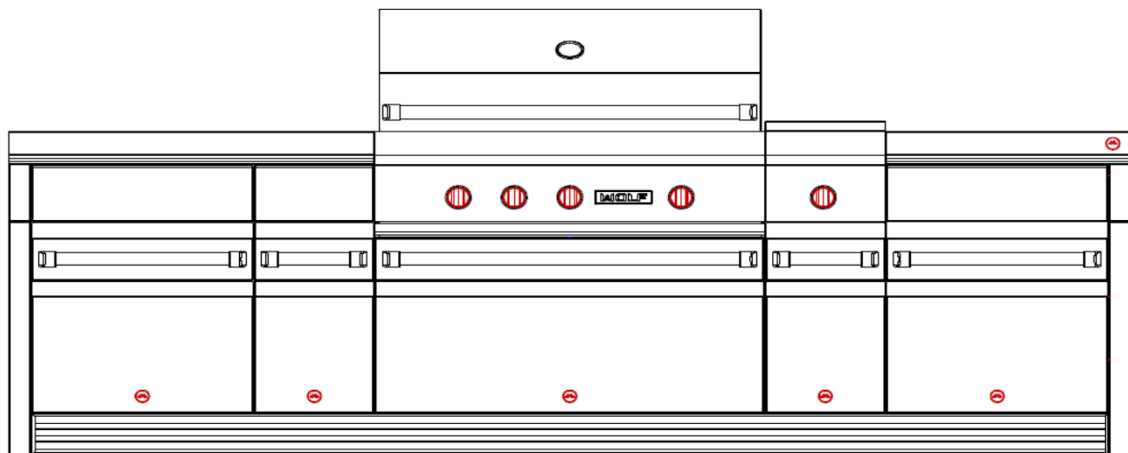

WOLF OUTDOOR KITCHEN

2018 version 2.0

European version