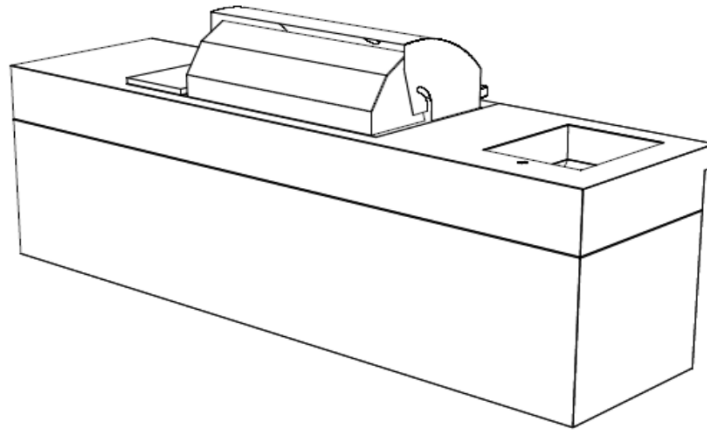

## SUBSTRUCTURE OPTIONS

WO-END-2  
SEE SPECIAL  
CABINETS

Understructure in stainlesssteel 316.  
Understructure lays flat with the worktop.

WO-MND-2  
SEE SPECIAL  
CABINETS

Understructure in stainlesssteel 316,  
with 20mm inlay option.  
Understruction lays 20mm back from  
worktop.