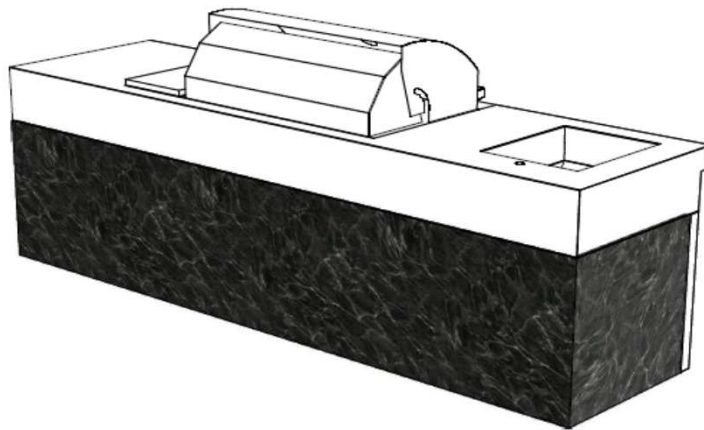

## SUBSTRUCTURE OPTIONS

WO-END-2  
SEE SPECIAL  
CABINETS

Understructure in stainlesssteel 316.  
Understructure lays flat with the worktop.

WO-MND-2  
SEE SPECIAL  
CABINETS

Understructure in stainlesssteel 316,  
with 20mm inlay option.  
Understruction lays 20mm back from  
worktop.